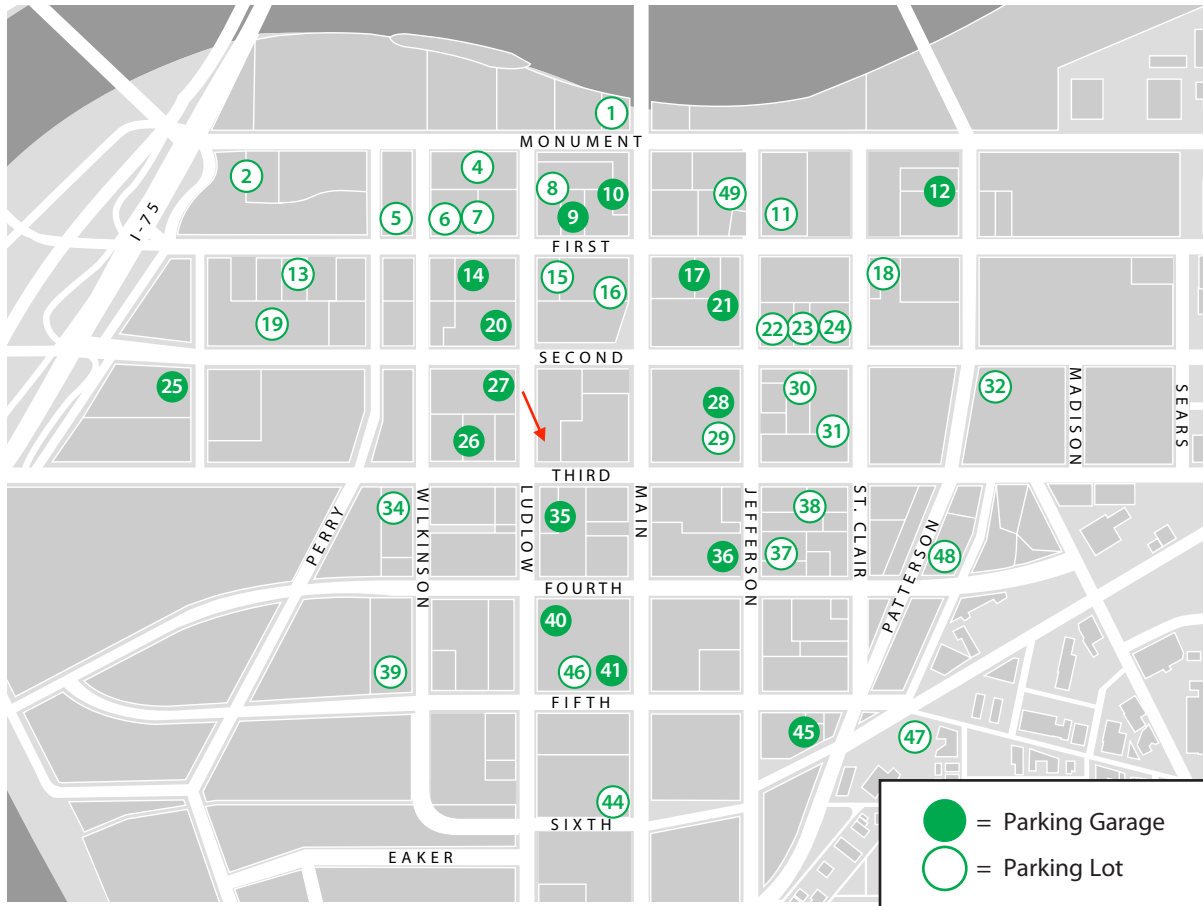

Downtown Dayton Parking Map

- ① **15 W. Monument Avenue**
200 spaces222-4171
- ② **369 W. First Lot**
186 spaces222-4171
- **333 W. First St. Garage**
Temporarily closed
- ④ **239 N. Ludlow Street**
135 spaces222-4171
- ⑤ **Westminster Parking Lot**
205 W. First Street
96 spaces219-5994
- ⑥ **127 W. First Street**
94 spaces461-2916

- ⑦ **125 W. First Street**
80 spaces222-4171
- ⑧ **226 N. Ludlow Street**
36 spaces478-6660
- ⑨ **First Street Garage**
23 W. First
625 spaces222-4171
- ⑩ **Main Street Garage**
1180 spaces222-4171
- ⑪ **Shrine Auto Park Lot**
107 E. First Street
100 spaces461-4740

facts, tips & more information

Downtown Dayton has more than **15,000** public parking spaces

- 11,100 spaces in garages
- 3,300 spaces in surface lots
- 1,300 spaces at parking meters

Parking meters are **FREE** after 6 p.m. on weekdays and all day on Saturday and Sunday

Want more information about parking downtown?

Visit EasyParkDowntown.org to find:

- An **interactive map** of downtown's parking lots and garages with capacity, prices, payment options and more
- A link to the **Find It Downtown online search tool** to figure out which parking locations are close to specific downtown destinations.
- Frequently Asked Questions